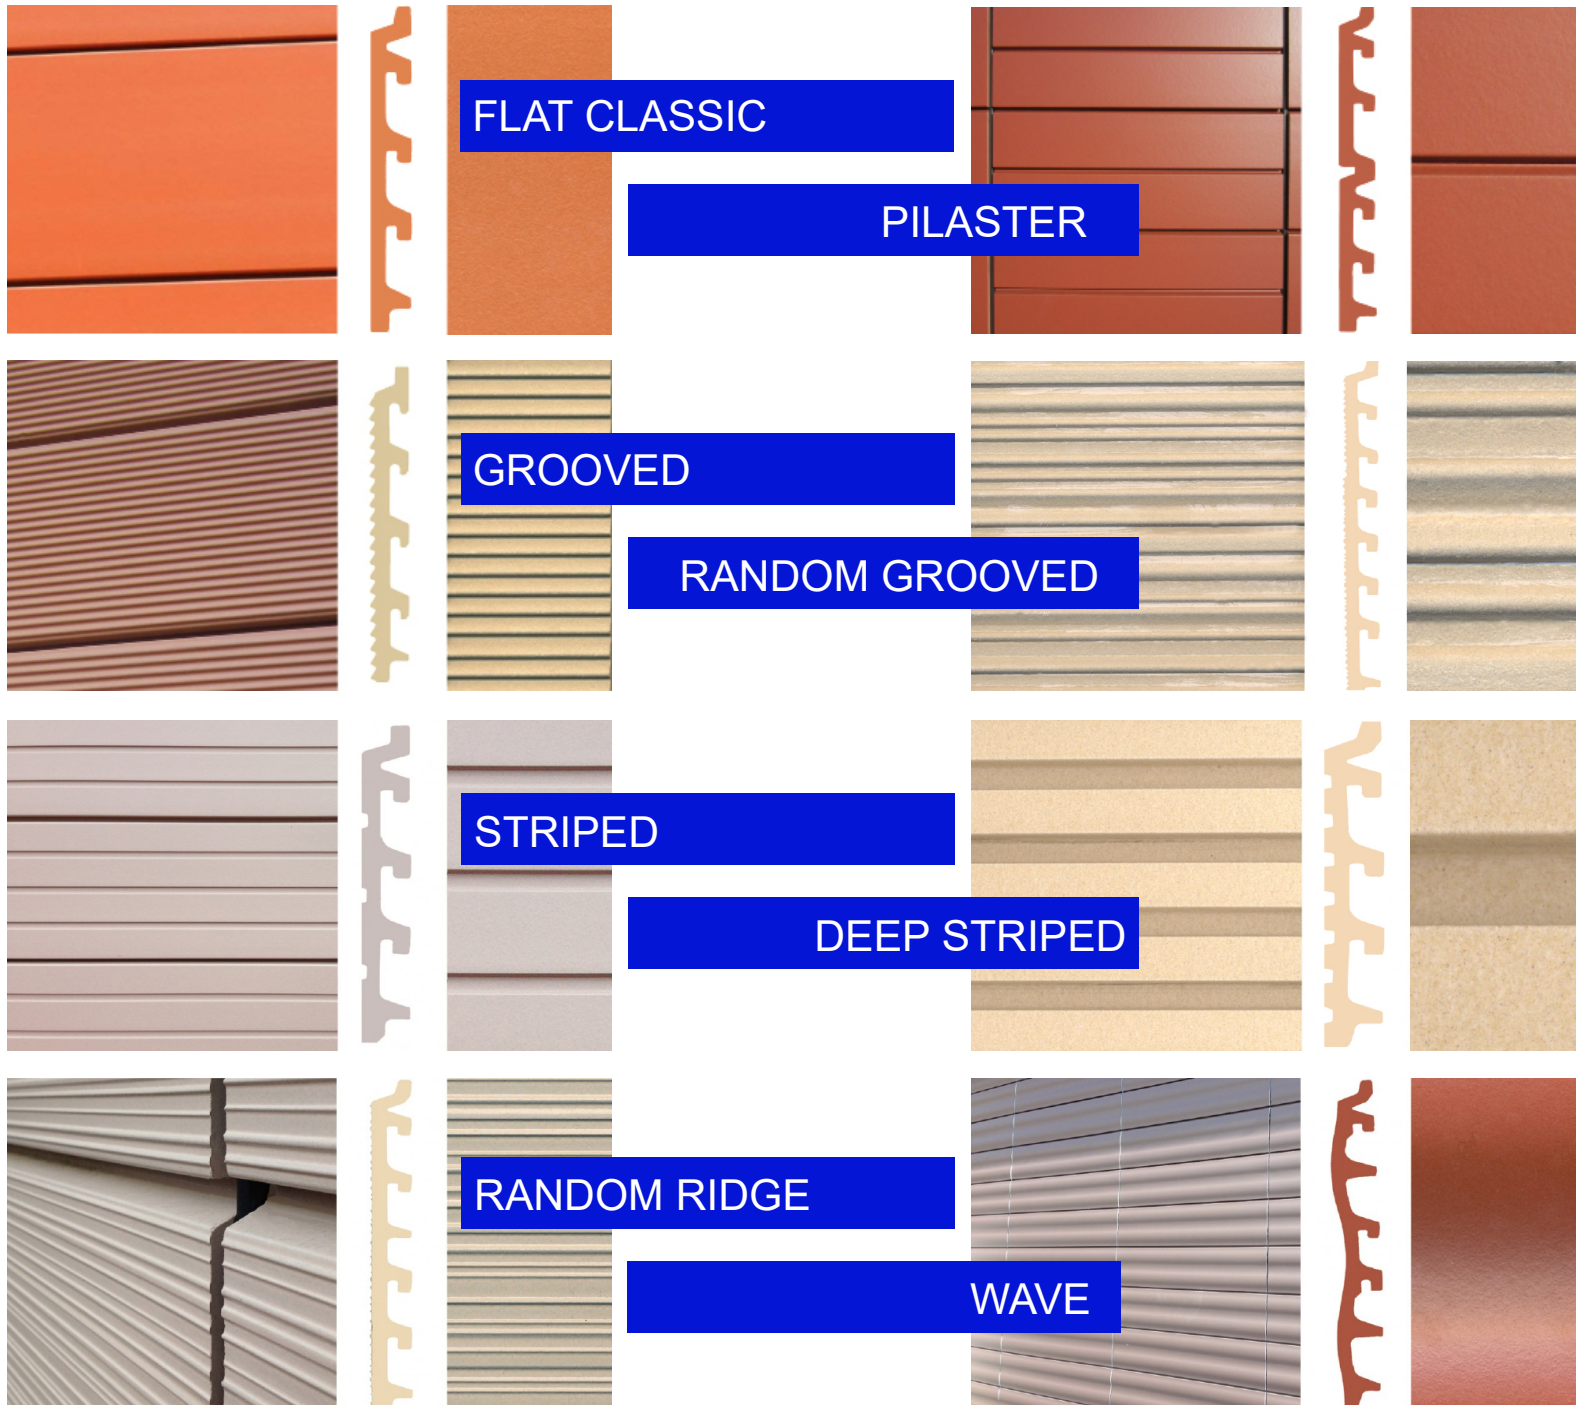

## An Exciting Choice of Panel SHAPES!

**AFFORDABLE TERRA-COTTA WITH UP TO A 30-YEAR WARRANTY!**

AVENERE CLADDING LLC

2801 Sisson Street • Baltimore, Maryland 21211-2902  
866/388-8833 • 410/338-1122 • [avenerecladding.com](http://avenerecladding.com)