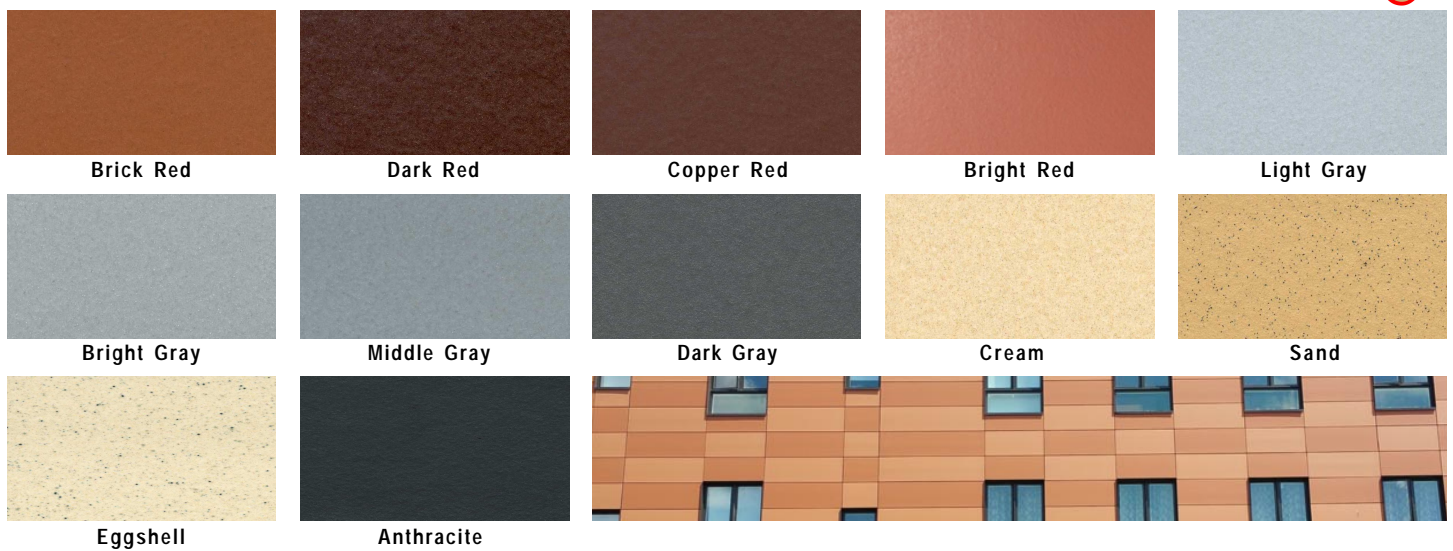

NEACERA[®]

Affordable Terra-cotta With Up To A 30-YEAR WARRANTY!

MATTE FINISHES

NeaCera[®] panels are offered in 10 Matte Finishes that are classic and distinctive.

SATIN FINISHES

Where a more polished or honed look is preferred, NeaCera[®] panels are available in 12 Satin Finishes.

STONE FINISHES

Stone Finishes result from a powder coating process applied to Matte or Satin colors prior to firing.

TRAVERTINE FINISHES

Travertine Finishes represent a new and exciting look that suggests the elegance of marble while maintaining the convenience and affordability of NeaCera Terra-cotta.

Note: Color representations on this page can vary from the real color. NeaCera panels are natural clay products and therefore are not perfectly consistent. Some colors and aggregate variations may exist.

GLAZED & CUSTOM FINISHES

NeaCera® panels come in an unlimited spectrum of Glazed and Custom Finishes. Corporate colors also available.

Blue 1

Blue 2

Blue 3

Blue 4

Violet 1

Violet 2